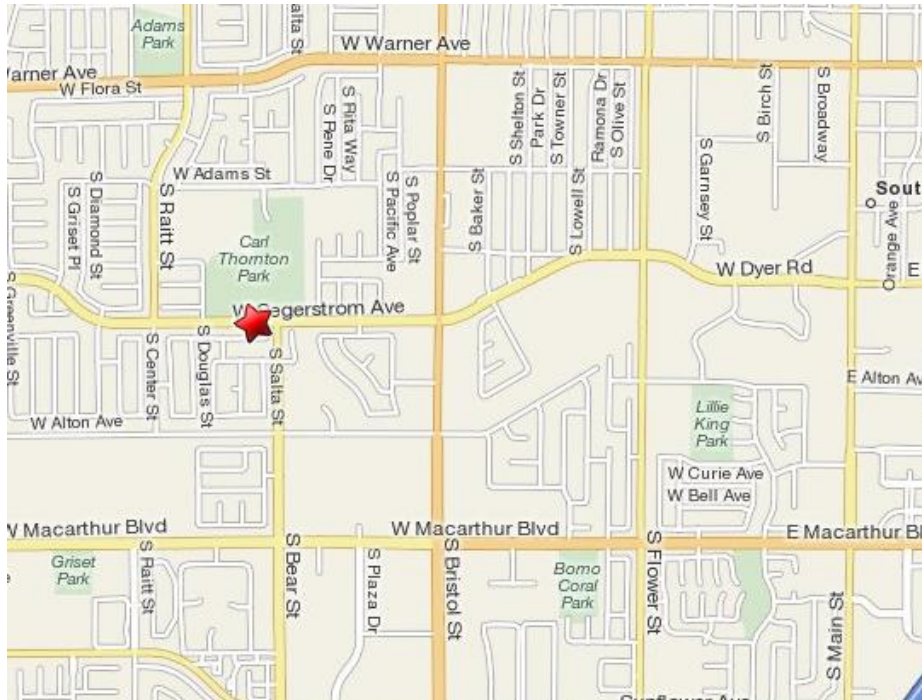

**SANTA ANA**

Carl Thornton Park  
1801 W. Segerstrom  
Santa Ana, CA 92704

**TUSTIN**

Columbus Park  
14712 Prospect Ave.  
Tustin, CA 92780  
(Corner of Prospect and Irvine Blvd)